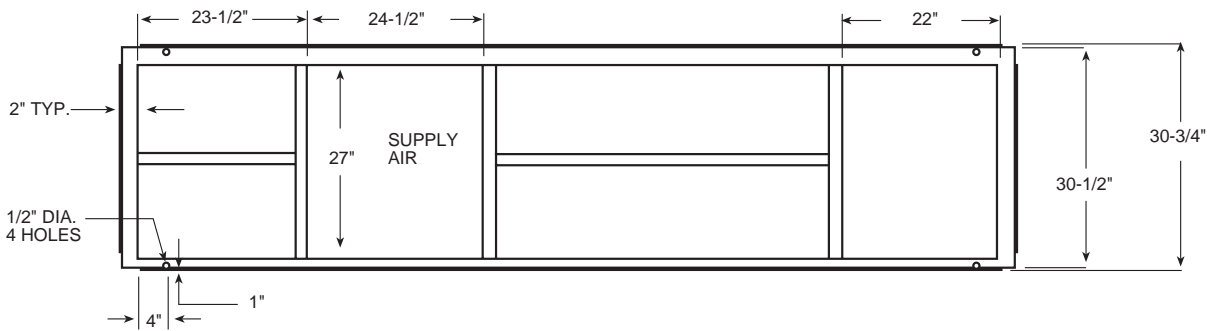

Dimensions PCCR071

[Return to Packaged Cooling Catalog \(C-PC\) Table of Contents](#)

Dimensions PCCR101 and PCCR 141

[Return to Packaged Cooling Catalog \(C-PC\) Table of Contents](#)

NOTE: Dimensions given to nearest 1/4". For exact dimensional data, contact your Reznor Representative.

Dimensions

PCCR 181, PCCR 201, and PCCR271

[Return to Packaged Cooling Catalog \(C-PC\) Table of Contents](#)

Dimensions

PCCR361

[Return to Packaged Cooling Catalog \(C-PC\) Table of Contents](#)

NOTE: Dimensions given to nearest 1/4". For exact dimensional data, contact your Reznor Representative.

Dimensions PCCH071

[Return to Packaged Cooling Catalog \(C-PC\) Table of Contents](#)

Dimensions

PCCH101 and PCCH141

[Return to Packaged Cooling Catalog \(C-PC\) Table of Contents](#)

NOTE: Dimensions given to nearest 1/4". For exact dimensional data, contact your Reznor Representative.

Dimensions

PCCH181, PCCH201, and PCCH 271

[Return to Packaged Cooling Catalog \(C-PC\) Table of Contents](#)

Dimensions PCCH361

[Return to Packaged Cooling Catalog \(C-PC\) Table of Contents](#)

NOTE: Dimensions given to nearest 1/4". For exact dimensional data, contact your Reznor Representative.