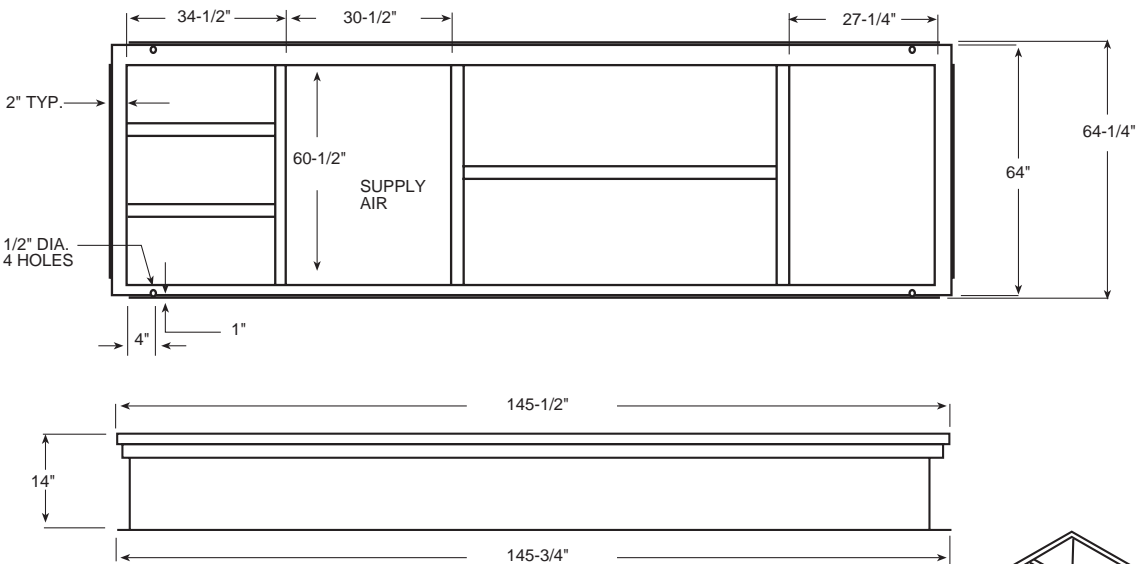

Dimensions PCCR071

[Return to Packaged Cooling Catalog \(C-PC\) Table of Contents](#)

Dimensions PCCR101 and PCCR 141

[Return to Packaged Cooling Catalog \(C-PC\) Table of Contents](#)

NOTE: Dimensions given to nearest 1/4". For exact dimensional data, contact your Reznor Representative.

Dimensions

PCCR 181, PCCR 201, and PCCR271

[Return to Packaged Cooling Catalog \(C-PC\) Table of Contents](#)

Dimensions

PCCR361

[Return to Packaged Cooling Catalog \(C-PC\) Table of Contents](#)

NOTE: Dimensions given to nearest 1/4". For exact dimensional data, contact your Reznor Representative.

Dimensions PCCH071

[Return to Packaged Cooling Catalog \(C-PC\) Table of Contents](#)

Dimensions

PCCH101 and PCCH141

[Return to Packaged Cooling Catalog \(C-PC\) Table of Contents](#)

NOTE: Dimensions given to nearest 1/4". For exact dimensional data, contact your Reznor Representative.

Dimensions

PCCH181, PCCH201, and PCCH 271

[Return to Packaged Cooling Catalog \(C-PC\) Table of Contents](#)

Dimensions PCCH361

[Return to Packaged Cooling Catalog \(C-PC\) Table of Contents](#)

NOTE: Dimensions given to nearest 1/4". For exact dimensional data, contact your Reznor Representative.