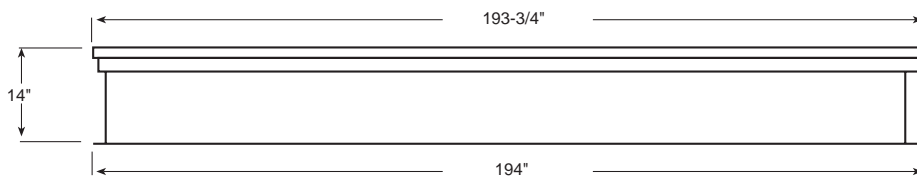

Dimensions PCCR071

[Return to Packaged Cooling Catalog \(C-PC\) Table of Contents](#)

Dimensions PCCR101 and PCCR 141

[Return to Packaged Cooling Catalog \(C-PC\) Table of Contents](#)

NOTE: Dimensions given to nearest 1/4". For exact dimensional data, contact your Reznor Representative.

Dimensions

PCCR 181, PCCR 201, and PCCR271

[Return to Packaged Cooling Catalog \(C-PC\) Table of Contents](#)

Dimensions

PCCR361

[Return to Packaged Cooling Catalog \(C-PC\) Table of Contents](#)

NOTE: Dimensions given to nearest 1/4". For exact dimensional data, contact your Reznor Representative.

Dimensions PCCH071

[Return to Packaged Cooling Catalog \(C-PC\) Table of Contents](#)

Dimensions

PCCH101 and PCCH141

[Return to Packaged Cooling Catalog \(C-PC\) Table of Contents](#)

NOTE: Dimensions given to nearest 1/4". For exact dimensional data, contact your Reznor Representative.

Dimensions

PCCH181, PCCH201, and PCCH 271

[Return to Packaged Cooling Catalog \(C-PC\) Table of Contents](#)

Dimensions PCCH361

[Return to Packaged Cooling Catalog \(C-PC\) Table of Contents](#)

NOTE: Dimensions given to nearest 1/4". For exact dimensional data, contact your Reznor Representative.