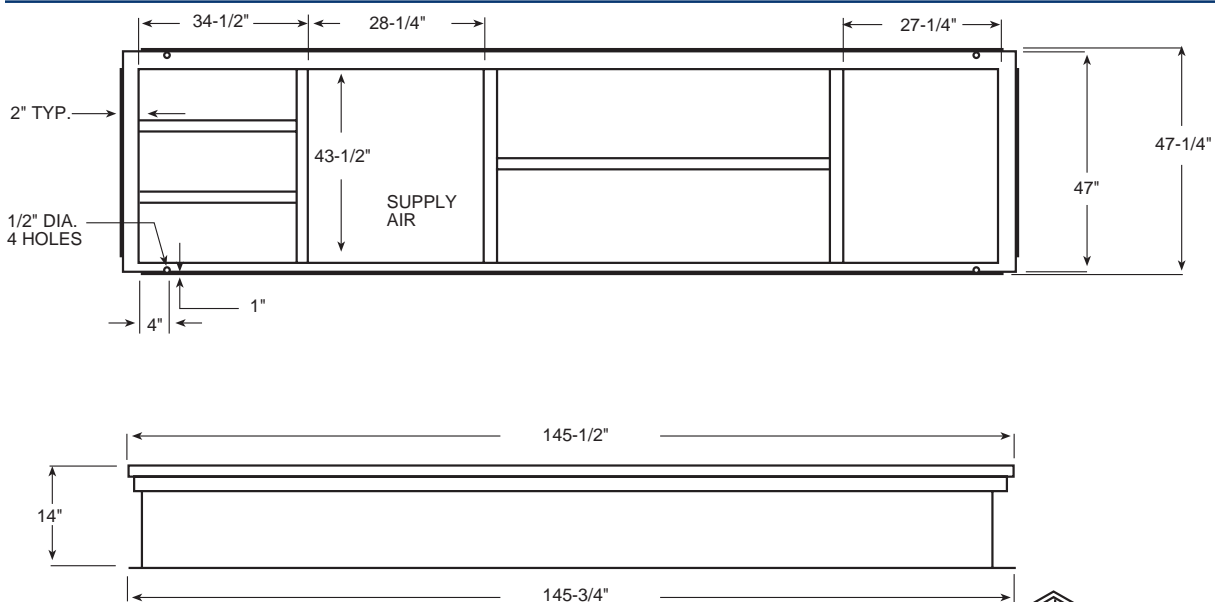

Dimensions PCCR071

[Return to Packaged Cooling Catalog \(C-PC\) Table of Contents](#)

Dimensions PCCR101 and PCCR 141

[Return to Packaged Cooling Catalog \(C-PC\) Table of Contents](#)

NOTE: Dimensions given to nearest 1/4". For exact dimensional data, contact your Reznor Representative.

Dimensions

PCCR 181, PCCR 201, and PCCR271

[Return to Packaged Cooling Catalog \(C-PC\) Table of Contents](#)

Dimensions

PCCR361

[Return to Packaged Cooling Catalog \(C-PC\) Table of Contents](#)

NOTE: Dimensions given to nearest 1/4". For exact dimensional data, contact your Reznor Representative.

Dimensions PCCH071

[Return to Packaged Cooling Catalog \(C-PC\) Table of Contents](#)

Dimensions

PCCH101 and PCCH141

[Return to Packaged Cooling Catalog \(C-PC\) Table of Contents](#)

NOTE: Dimensions given to nearest 1/4". For exact dimensional data, contact your Reznor Representative.

Dimensions

PCCH181, PCCH201, and PCCH 271

[Return to Packaged Cooling Catalog \(C-PC\) Table of Contents](#)

Dimensions PCCH361

[Return to Packaged Cooling Catalog \(C-PC\) Table of Contents](#)

NOTE: Dimensions given to nearest 1/4". For exact dimensional data, contact your Reznor Representative.