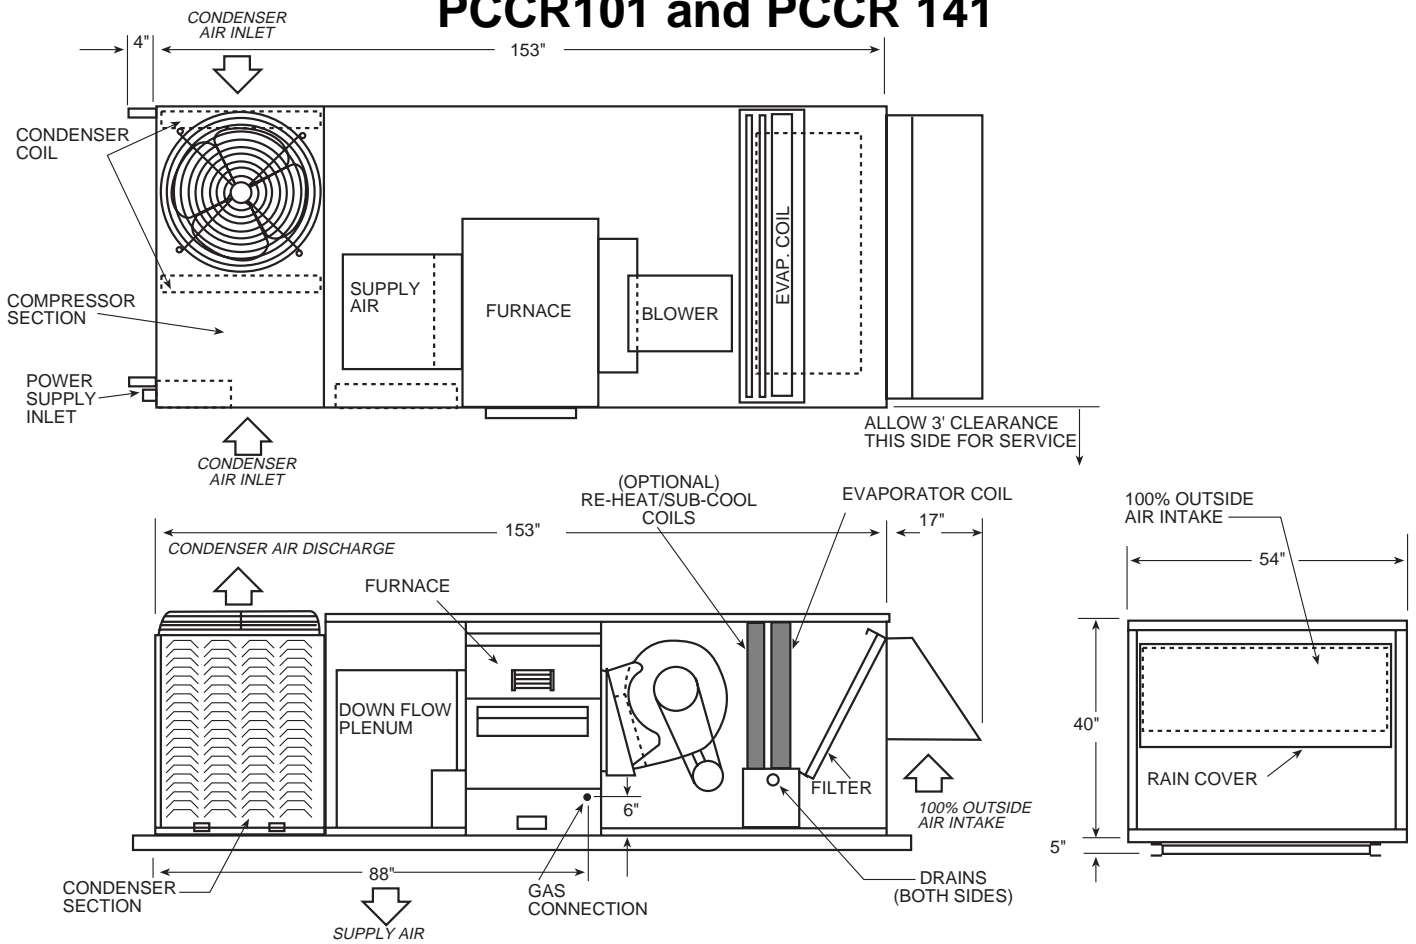

Dimensions PCCR071

[Return to Packaged Cooling Catalog \(C-PC\) Table of Contents](#)

Dimensions PCCR101 and PCCR 141

[Return to Packaged Cooling Catalog \(C-PC\) Table of Contents](#)

NOTE: Dimensions given to nearest 1/4". For exact dimensional data, contact your Reznor Representative.

Dimensions

PCCR 181, PCCR 201, and PCCR271

[Return to Packaged Cooling Catalog \(C-PC\) Table of Contents](#)

Dimensions

PCCR361

[Return to Packaged Cooling Catalog \(C-PC\) Table of Contents](#)

NOTE: Dimensions given to nearest 1/4". For exact dimensional data, contact your Reznor Representative.

Dimensions PCCH071

[Return to Packaged Cooling Catalog \(C-PC\) Table of Contents](#)

Dimensions

PCCH101 and PCCH141

[Return to Packaged Cooling Catalog \(C-PC\) Table of Contents](#)

NOTE: Dimensions given to nearest 1/4". For exact dimensional data, contact your Reznor Representative.

Dimensions

PCCH181, PCCH201, and PCCH 271

[Return to Packaged Cooling Catalog \(C-PC\) Table of Contents](#)

Dimensions PCCH361

[Return to Packaged Cooling Catalog \(C-PC\) Table of Contents](#)

NOTE: Dimensions given to nearest 1/4". For exact dimensional data, contact your Reznor Representative.