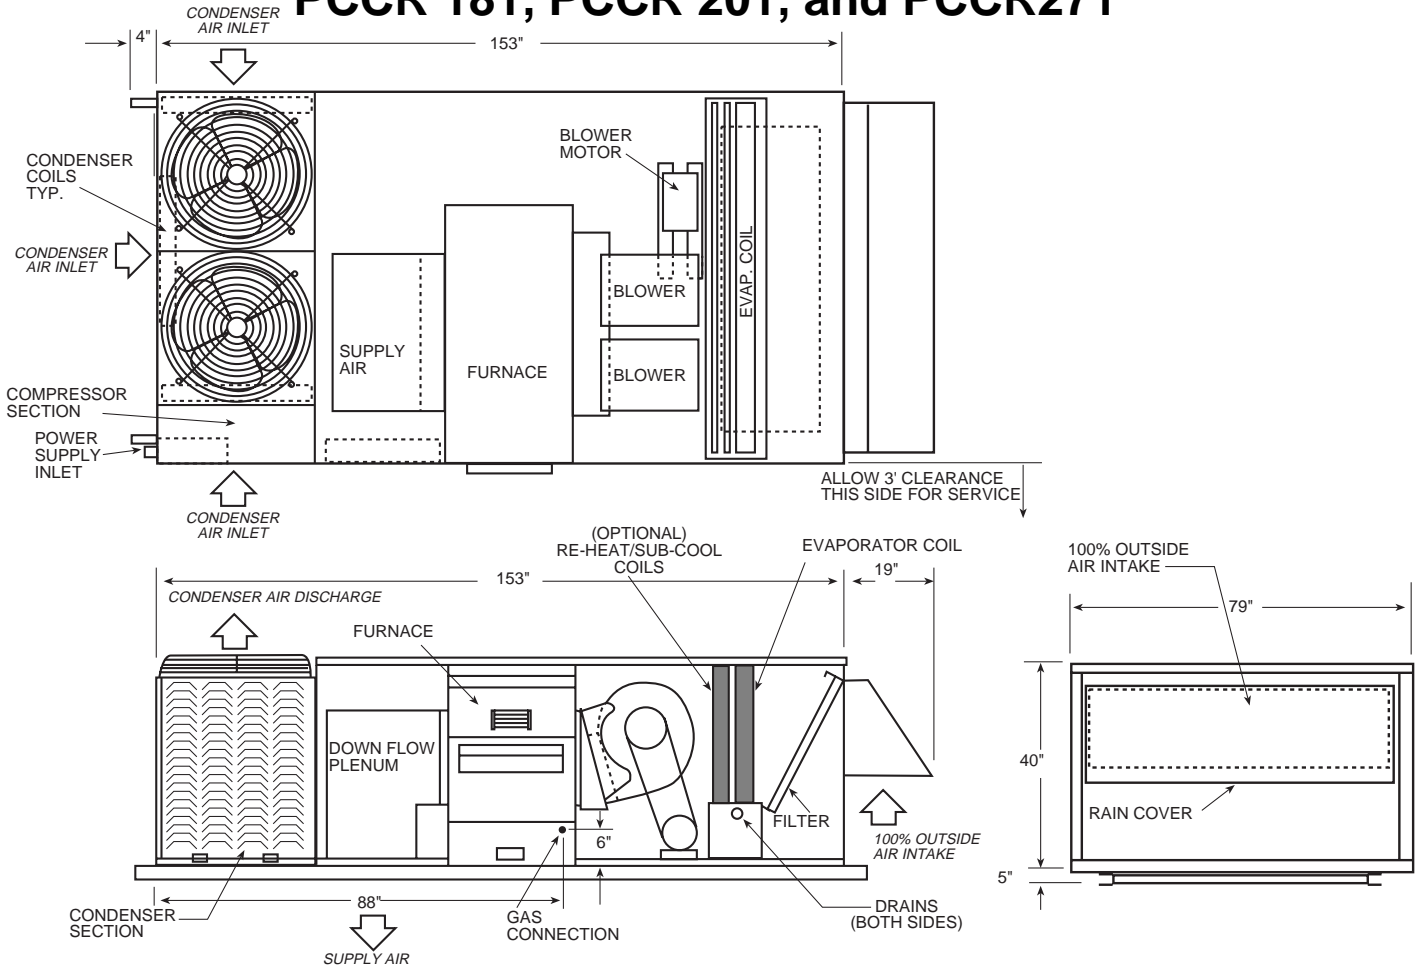

Dimensions PCCR071

[Return to Packaged Cooling Catalog \(C-PC\) Table of Contents](#)

Dimensions PCCR101 and PCCR 141

[Return to Packaged Cooling Catalog \(C-PC\) Table of Contents](#)

NOTE: Dimensions given to nearest 1/4". For exact dimensional data, contact your Reznor Representative.

Dimensions

PCCR 181, PCCR 201, and PCCR271

[Return to Packaged Cooling Catalog \(C-PC\) Table of Contents](#)

Dimensions

PCCR361

[Return to Packaged Cooling Catalog \(C-PC\) Table of Contents](#)

NOTE: Dimensions given to nearest 1/4". For exact dimensional data, contact your Reznor Representative.

Dimensions PCCH071

[Return to Packaged Cooling Catalog \(C-PC\) Table of Contents](#)

Dimensions

PCCH101 and PCCH141

[Return to Packaged Cooling Catalog \(C-PC\) Table of Contents](#)

NOTE: Dimensions given to nearest 1/4". For exact dimensional data, contact your Reznor Representative.

Dimensions

PCCH181, PCCH201, and PCCH 271

[Return to Packaged Cooling Catalog \(C-PC\) Table of Contents](#)

Dimensions PCCH361

[Return to Packaged Cooling Catalog \(C-PC\) Table of Contents](#)

NOTE: Dimensions given to nearest 1/4". For exact dimensional data, contact your Reznor Representative.