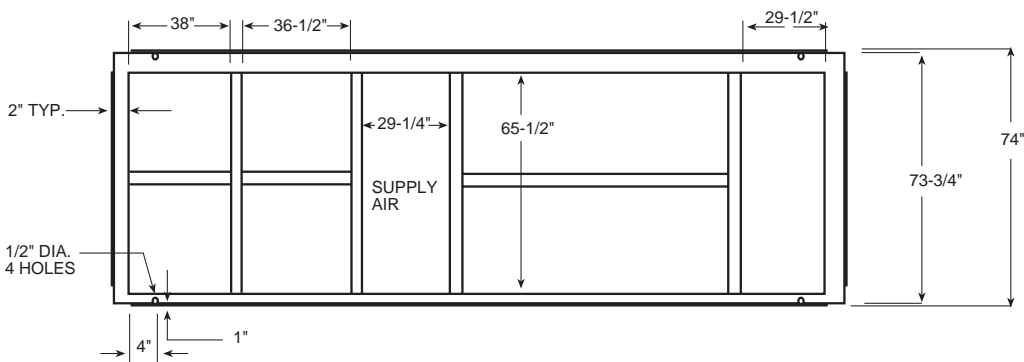

Dimensions PCCR071

[Return to Packaged Cooling Catalog \(C-PC\) Table of Contents](#)

Dimensions PCCR101 and PCCR 141

[Return to Packaged Cooling Catalog \(C-PC\) Table of Contents](#)

NOTE: Dimensions given to nearest 1/4". For exact dimensional data, contact your Reznor Representative.

Dimensions

PCCR 181, PCCR 201, and PCCR271

[Return to Packaged Cooling Catalog \(C-PC\) Table of Contents](#)

Dimensions

PCCR361

[Return to Packaged Cooling Catalog \(C-PC\) Table of Contents](#)

NOTE: Dimensions given to nearest 1/4". For exact dimensional data, contact your Reznor Representative.

Dimensions PCCH071

[Return to Packaged Cooling Catalog \(C-PC\) Table of Contents](#)

Dimensions

PCCH101 and PCCH141

[Return to Packaged Cooling Catalog \(C-PC\) Table of Contents](#)

NOTE: Dimensions given to nearest 1/4". For exact dimensional data, contact your Reznor Representative.

Dimensions

PCCH181, PCCH201, and PCCH 271

[Return to Packaged Cooling Catalog \(C-PC\) Table of Contents](#)

Dimensions PCCH361

[Return to Packaged Cooling Catalog \(C-PC\) Table of Contents](#)

NOTE: Dimensions given to nearest 1/4". For exact dimensional data, contact your Reznor Representative.