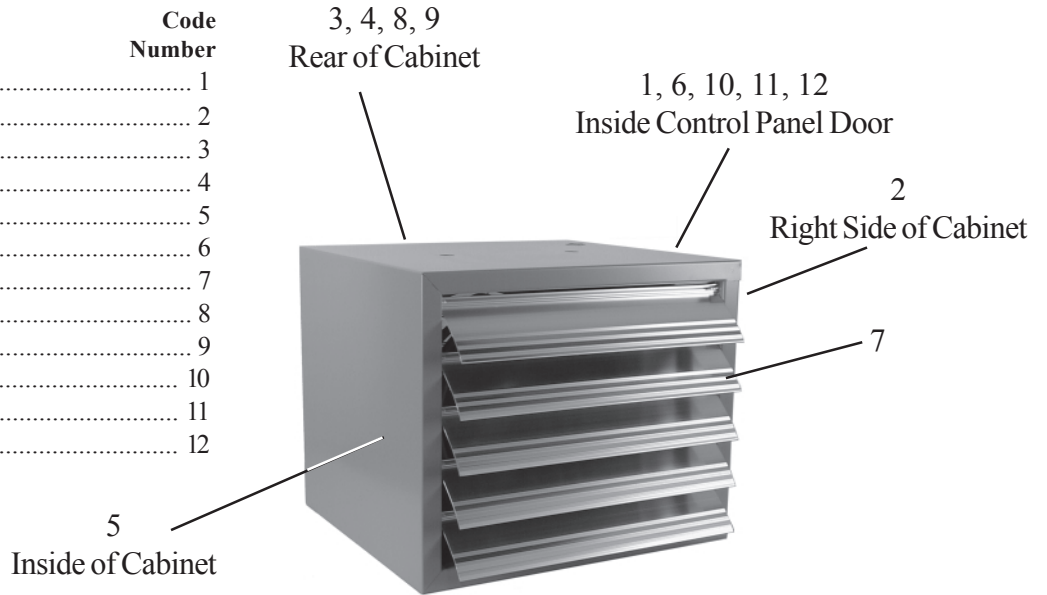

REZNOR

**Model EGE
Electric Unit Heater**

Parts Form RGM-750
NEW

APPLIES TO: Replacement Parts

**Index of Replacement Parts by
Code Number**

Part Description	Code Number
Contactors	1
Control Door	2
Fan Blade	3
Fan Guards	4
Heating Element	5
Hi-Limit Cutout	6
Louvers	7
Motor	8
Motor Mounting Bracket	9
Thermostat	10
Thermostat Knob	11
Transformer	12